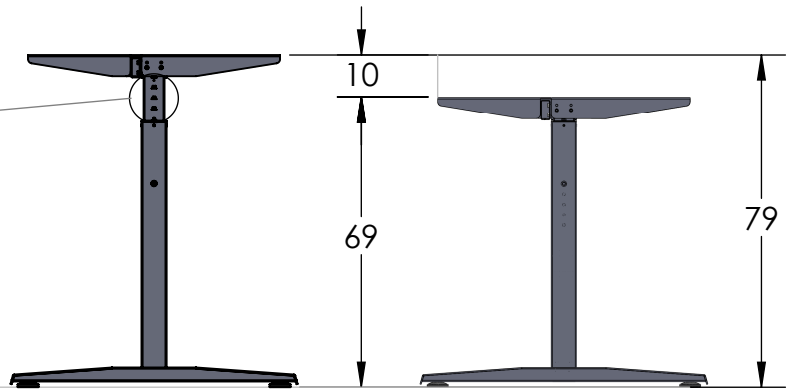

# SUNDeSK

5 Step Interval Position (2.5cm/step)	
Step 1	MIN
Step 2	2.5
Step 3	5.0
Step 4	7.5
Step 5	10

## ST SUPREME TC24T

Adjustable Straight Desk Frame Table Top Length 120cm To 180cm	
Height (cm)	min.69 / max.79
Frame Length (cm)	min. 115 to max. 175
Table Top Depth (cm)	min. 70 / max. 80
Capacity (kg)	80
Weight/Set (kg)	~17.8
Material (Frame, Column, Foot)	Powder Coated Steel (RoHS)

Packing Dimension Per Set	
L96.2 X W25.3 X H10.8 (cm)	
Packing Dimension Pallet (36 Units)	
L110 X W90 X H110 (cm)	