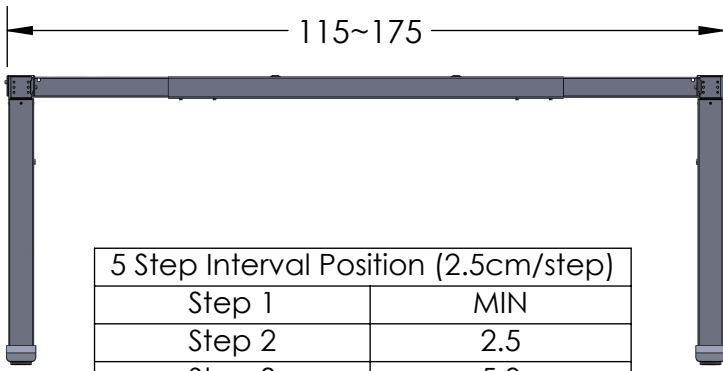

# SUNDeSK

5 Step Interval Position (2.5cm/step)	
Step 1	MIN
Step 2	2.5
Step 3	5.0
Step 4	7.5
Step 5	10

## ST SUPREME TC24T

Adjustable Straight Desk Frame Table Top Length 120cm To 180cm	
Height (cm)	min.69 / max.79
Frame Length (cm)	min. 115 to max. 175
Table Top Depth (cm)	min. 70 / max. 80
Capacity (kg)	80
Weight/Set (kg)	~17.8
Material (Frame, Column, Foot)	Powder Coated Steel (RoHS)

Packing Dimension Per Set	
L96.2 X W25.3 X H10.8 (cm)	
Packing Dimension Pallet (36 Units)	
L110 X W90 X H110 (cm)	