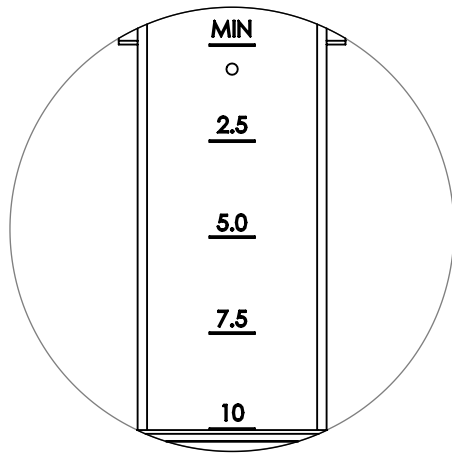

# SUNDeSK

5 Step Interval Position (2.5cm/step)	
Step 1	MIN
Step 2	2.5
Step 3	5.0
Step 4	7.5
Step 5	10

## ST SUPREME TC24T

Adjustable Straight Desk Frame Table Top Length 120cm To 180cm	
Height (cm)	min.69 / max.79
Frame Length (cm)	min. 115 to max. 175
Table Top Depth (cm)	min. 70 / max. 80
Capacity (kg)	80
Weight/Set (kg)	~17.8
Material (Frame, Column, Foot)	Powder Coated Steel (RoHS)

Packing Dimension Per Set	
L96.2 X W25.3 X H10.8 (cm)	
Packing Dimension Pallet (36 Units)	
L110 X W90 X H110 (cm)	