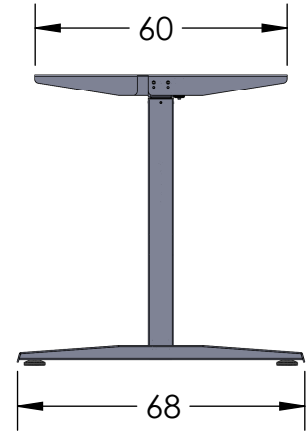

# SUNDeSK

5 Step Interval Position (2.5cm/step)	
Step 1	MIN
Step 2	2.5
Step 3	5.0
Step 4	7.5
Step 5	10

## ST SUPREME TC24T

Adjustable Straight Desk Frame Table Top Length 120cm To 180cm	
Height (cm)	min.69 / max.79
Frame Length (cm)	min. 115 to max. 175
Table Top Depth (cm)	min. 70 / max. 80
Capacity (kg)	80
Weight/Set (kg)	~17.8
Material (Frame, Column, Foot)	Powder Coated Steel (RoHS)

Packing Dimension Per Set	
L96.2 X W25.3 X H10.8 (cm)	
Packing Dimension Pallet (36 Units)	
L110 X W90 X H110 (cm)	