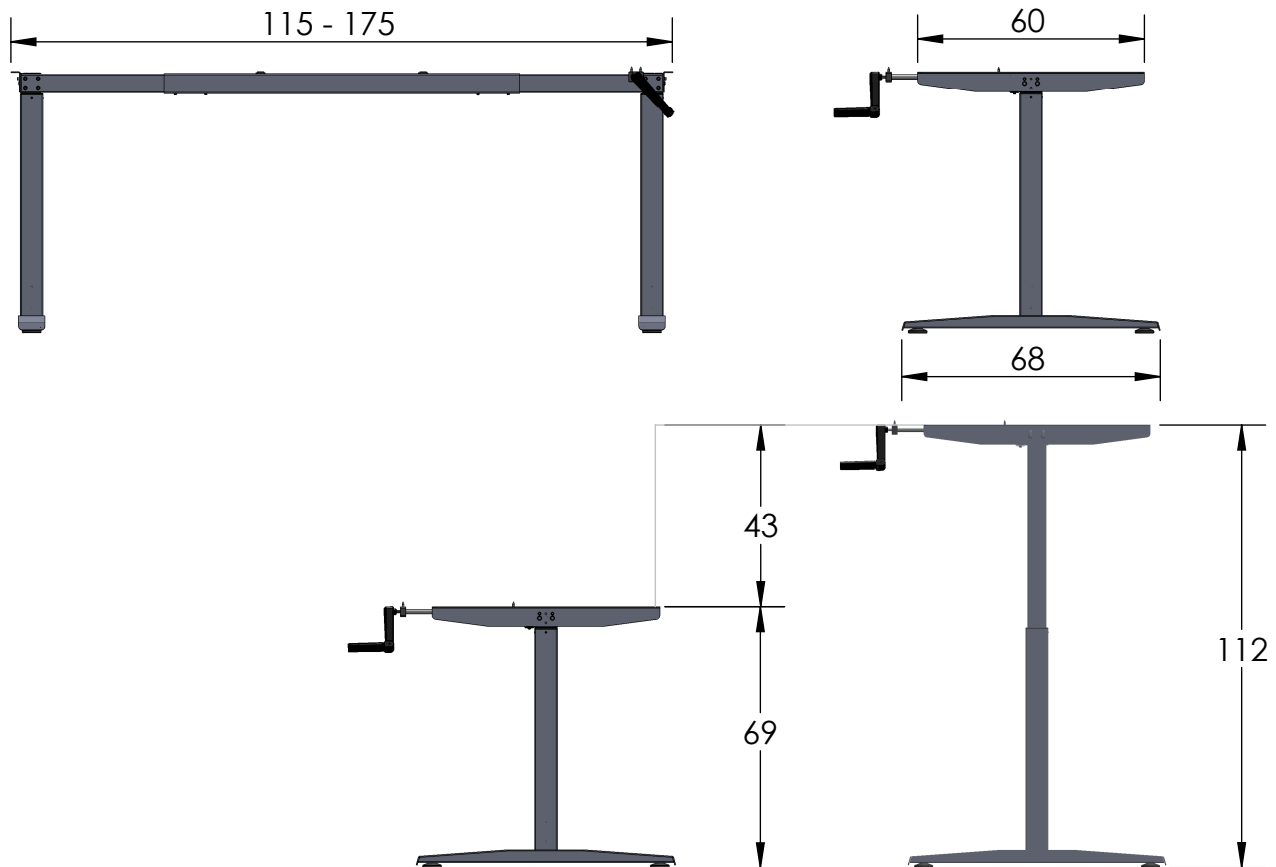

SUNDeSK

ST SUPREME H24T

Hand Crank Height Adjustable Desk Frame (4 to 6 Feet Length)	
Height (cm)	min. 69 / max. 112
Stroke (cm)	43
Speed (cm)	0.4/ crank turn
Frame Length (cm)	min. 115 to max. 175
Table Top Depth (cm)	min. 70 / max. 80
Capacity (kg)	80
Noise dB(A)	-
Crank Handle (Colour)	Grey/Black
Weight/Set (kg)	~19.7
Material (Frame, Column, Foot)	Powder Coated Steel (RoHS)

Packing Dimension Per Set
L96.2 X W25.3 X H10.8 (cm)
Packing Dimension Pallet (36 Units)
L110 X W90 X H110 (cm)