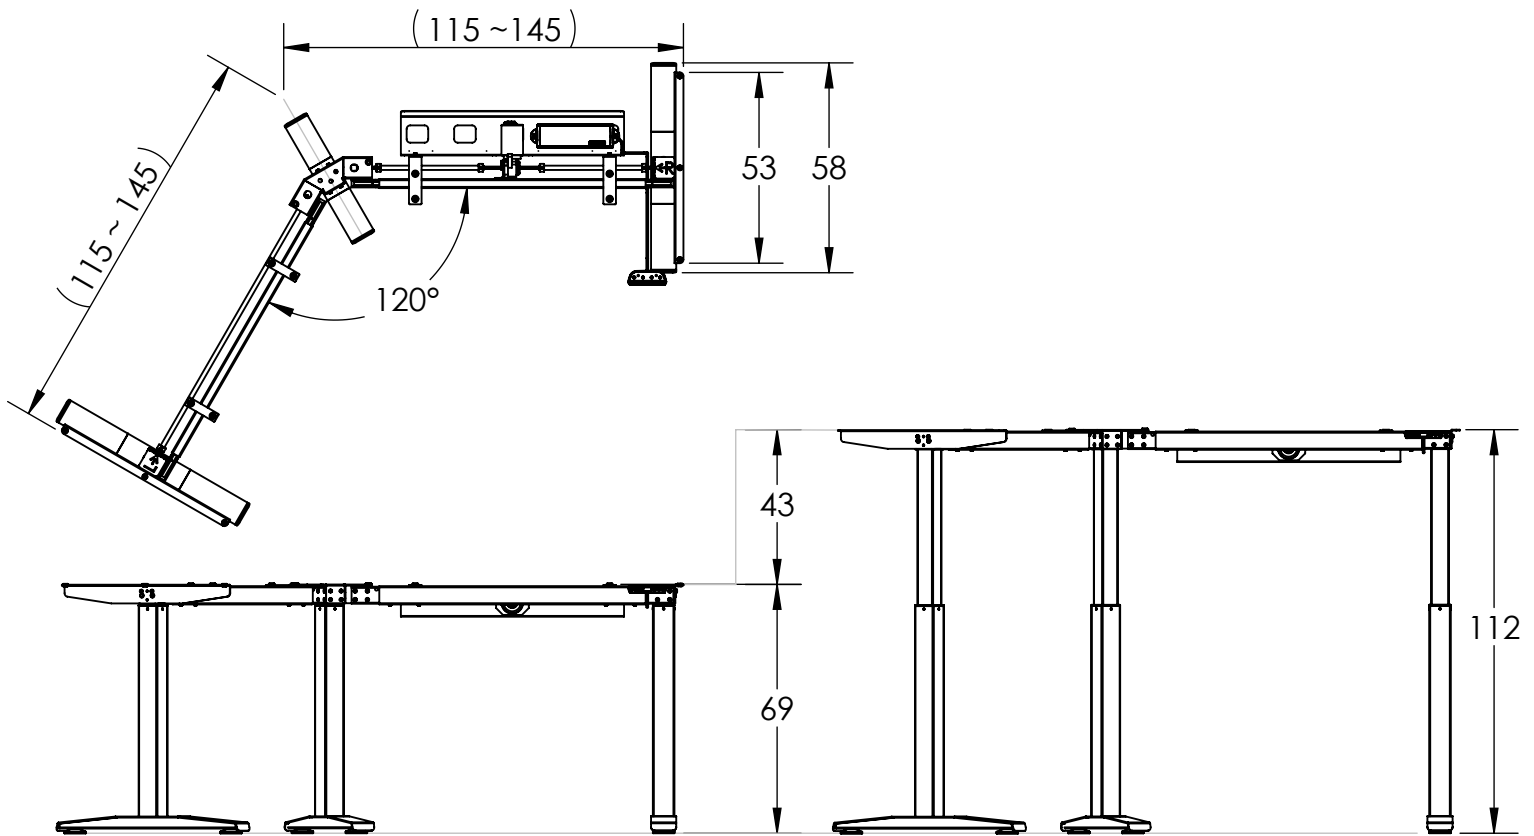

SUNDeSK

E27T-01

Electric 120 Degree Desk Frame	
Height (cm)	min. 69 / max. 112
Stroke (cm)	43
Speed (cm/s)	2.5
Frame Length (cm)	(115~145) X W60
Table Top Size (cm)	(120~150) X (120~150) X W65
Capacity (kg)	80
Noise dB(A)	< 50
Power	110 V to 240V
Plug Type	UK/EU/US/AUS/JP
Weight/Set (kg)	~32
Material (Frame, Column, Foot)	Powder Coated Steel (RoHS)
Handset	TDH Series Memory Function (4 Memory Positions)
Safety Feature	Anti-Collision Protection
Packing Dimension Per Set (1 Box)	
L88.5 X W28.7 X H15.9(cm)	
Packing Dimension Pallet (18 Sets)	
L110 X W90 X H107(cm)	