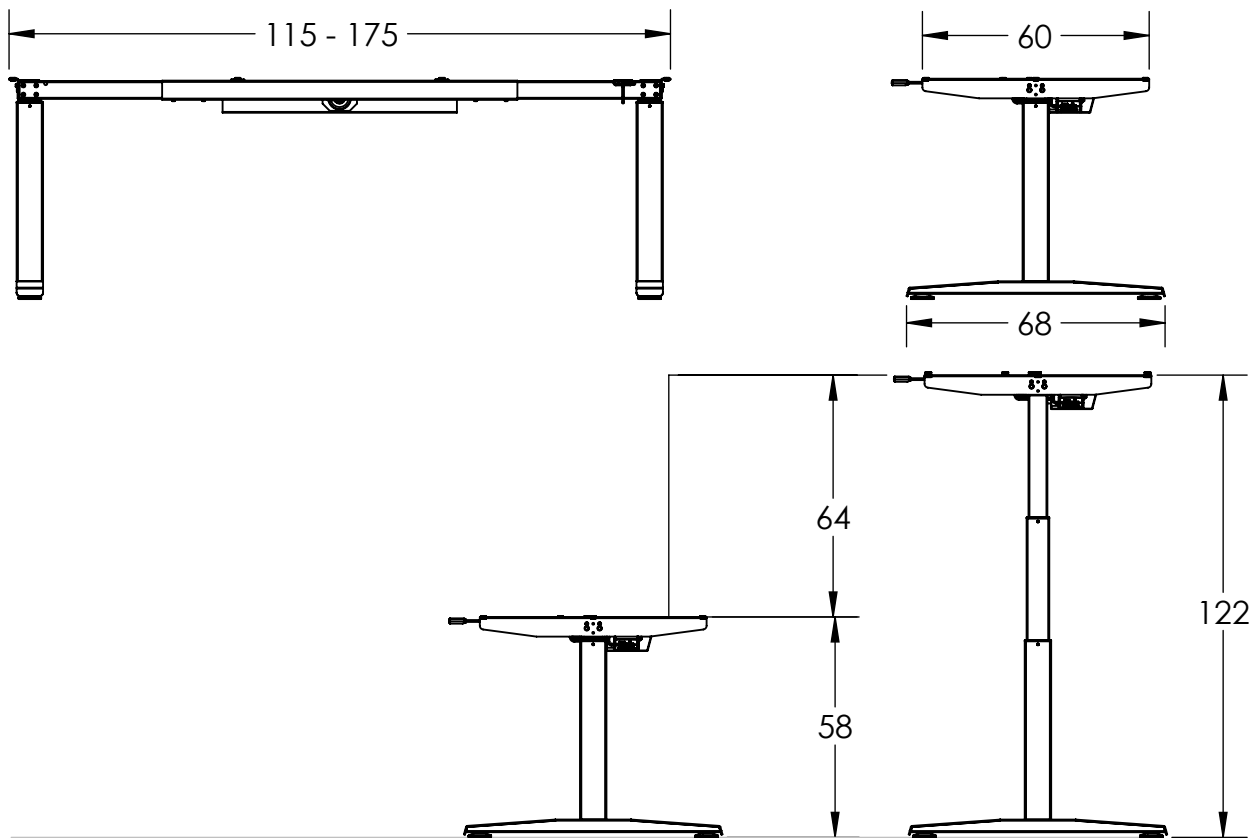

SUNDeSK

E53T-02

Electric Straight Desk Frame Table Top Length 120cm To 180cm.	
Height (cm)	min. 58 / max. 122
Stroke (cm)	64
Speed (cm/s)	2.8
Frame Length (cm)	min. 115 / max. 175
Table Top Depth (cm)	min. 70 / max. 80
Capacity (kg)	80
Noise dB(A)	< 49
Power	110 V to 240V
Plug Type	UK/EU/US/AUS/JP
Weight/Set (kg)	23.5
Material (Frame, Column, Foot)	Powder Coated Steel (RoHS)
Handset	Up & Down Buttons
Packing Dimension Per Set	
L95.2 X W27.5 X H14 (cm)	
Packing Dimension Pallet (28 Units)	
L110 X W90 X H110 (cm)	