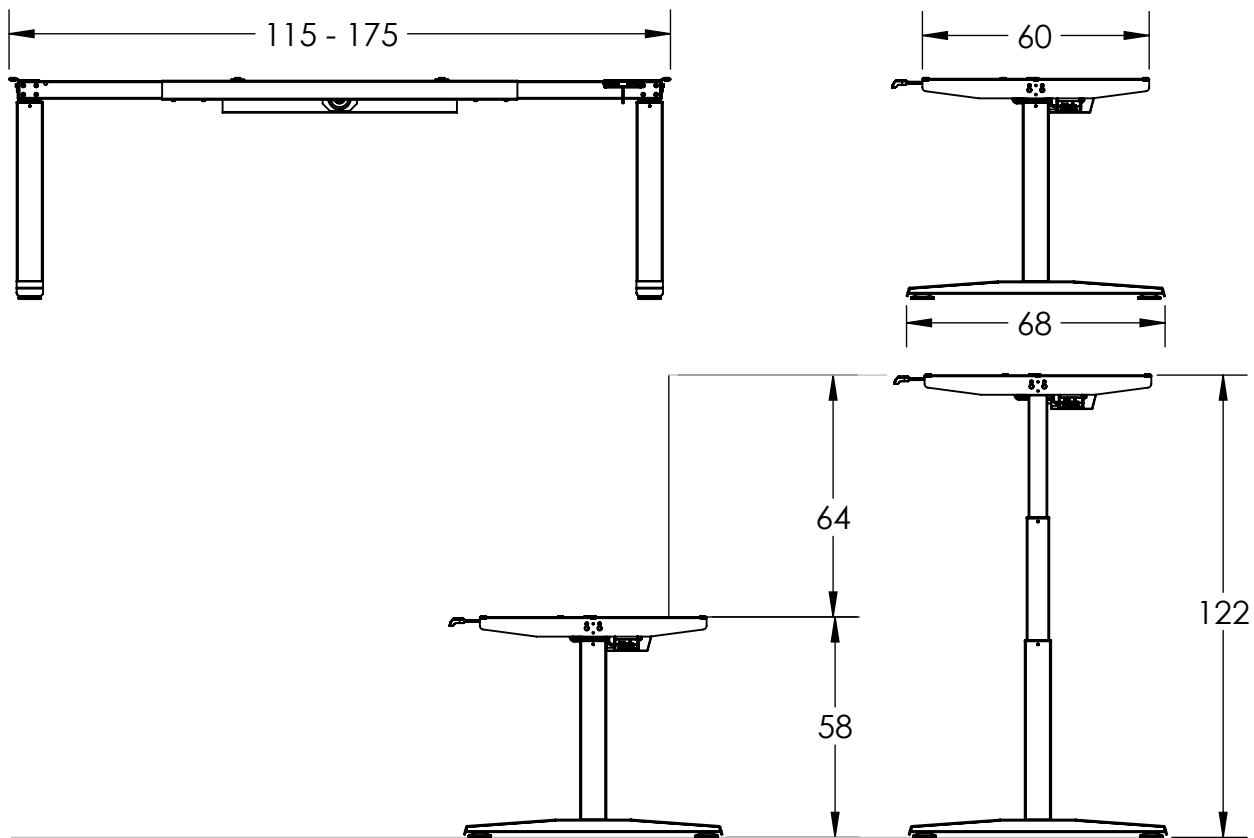

SUNDeSK

E53T-01

Electric Straight Desk Frame Table Top Length 120cm To 180cm.	
Height (cm)	min. 58 / max. 122
Stroke (cm)	64
Speed (cm/s)	2.8
Frame Length (cm)	min. 115 / max. 175
Table Top Depth (cm)	min. 70 / max. 80
Capacity (kg)	80
Noise dB(A)	< 49
Power	110 V to 240V
Plug Type	UK/EU/US/AUS/JP
Weight/Set (kg)	28.8
Material (Frame, Column, Foot)	Powder Coated Steel (RoHS)
Handset	4 Preset Digital Display Memory
Safety Feature	Anti-Collision Protection
Packing Dimension Per Set	
L95.2 X W27.5 X H14 (cm)	
Packing Dimension Pallet (28 Units)	
L110 X W90 X H110 (cm)	